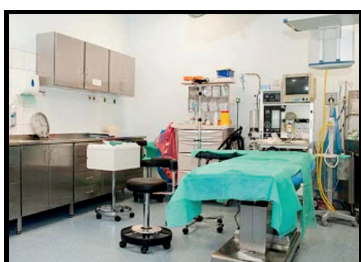

Ural State Medical University

The Ural State Medical University is a public university in Yekaterinburg in Russia. The city stands in 4th position in the great Russian cities. The university was established in 1930; now, it has become significant science and education center in Russia. Medium of Education: English. Accreditation: MCI, WHO, and UNESCO.

RANKING

1ST Year Expense	USD FIXED 1st year	INR	2nd to 6th year fee USD
Total fee charged	3950	337922	3229
Government Hostel	300	25605	300
Total	4250	363527	3529

Address:

Ulitsa Repina, 3, Yekaterinburg, Sverdlovsk Oblast, Russia, 620014